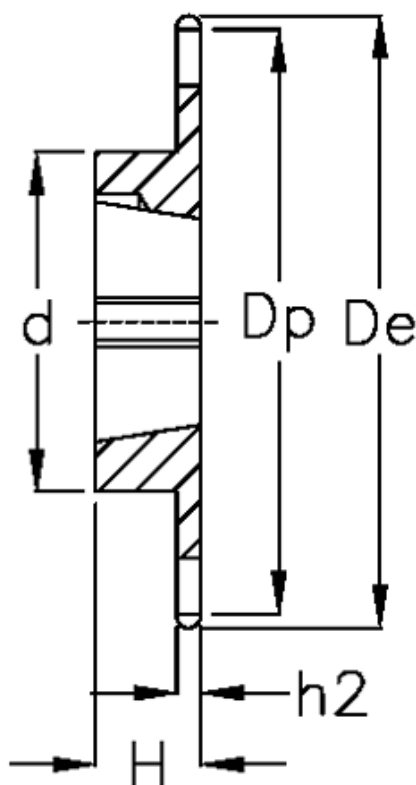

Article number: 616031005045

Description: Taperbored sprocket 08 B-1 Z=45 simplex
for bushing 2012

Measures

C = 1.3
d = 100
De = 188
Dp = 182.07

For bush = 2012
For chain size = 1/2" x 5/16"
For chain type = 08 B-1
H = 32

h1 = 7.2
Material = Støbejern
Number of teeth = 45